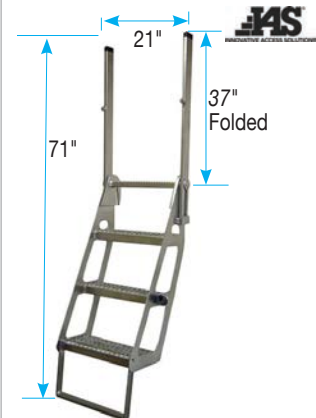

Fiberglass Extension Ladders Type 1A 300 lb Capacity

Item #	Total Length	Length Ea. Section	Weight
FEL16	16 ft	8 ft	31 lbs
FEL20	20 ft	10 ft	42 lbs
FEL24	24 ft	12 ft	51 lbs
FEL28	28 ft	14 ft	60 lbs
FEL32	32 ft	16 ft	67 lbs
FEL40	40 ft	20 ft	92 lbs

Fiberglass Trench/Manhole Ladders Type 1AA 375 lb Capacity

Item #	Size	Weight
FSL08-STRAIGHT	8 ft	17.5 lbs
FSL10-STRAIGHT	10 ft	21 lbs

Fiberglass Straight Ladders w/ Safety Shoes Type 1A 300 lb Capacity

Item #	Size	Wgt.
FE3108-STRAIGHT	8 ft	16 lbs
FE3110-STRAIGHT	10 ft	21 lbs
FE3112-STRAIGHT	12 ft	25 lbs

Fiberglass Work Stand Type 1A 300 lb Capacity

Item #	Size
TW6203	3 ft

PJ-Unit Stackable Scaffolding 1,000 lb Cap.

Item #	Size
0127-006-0	6 ft
0127-008-0	8 ft

Semi-Truck Flat Bed Safety Ladder 375 lb Capacity

#I-6900

- USA Made
- OSHA Compliant

MATERIAL HANDLING

Site-Vault™ Heavy-Duty Chest

Item #	2-651990	2-652990	2-653990	2-654990	2-656990	2-655990
Dimensions	L 30" x W 20" x H 19.75"	L 36" x W 20" x H 27.5"	L 42" x W 20" x H 27.5"	L 48" x W 24" x H 30.75"	L 48" x W 30" x H 36.75"	H 60" x W 24" x H 30.75"
Usable Cu. Ft ³	6.9 ft ³	11.5 ft ³	13.4 ft ³	20.5 ft ³	30.8 ft ³	25.6 ft ³
Weight	60 lbs	98 lbs	118 lbs	148 lbs	190 lbs	182 lbs