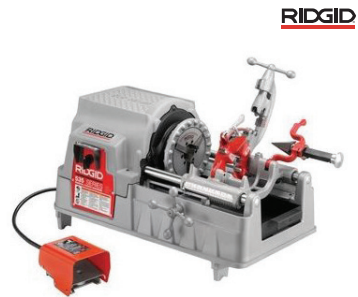

#96497

RIDGID